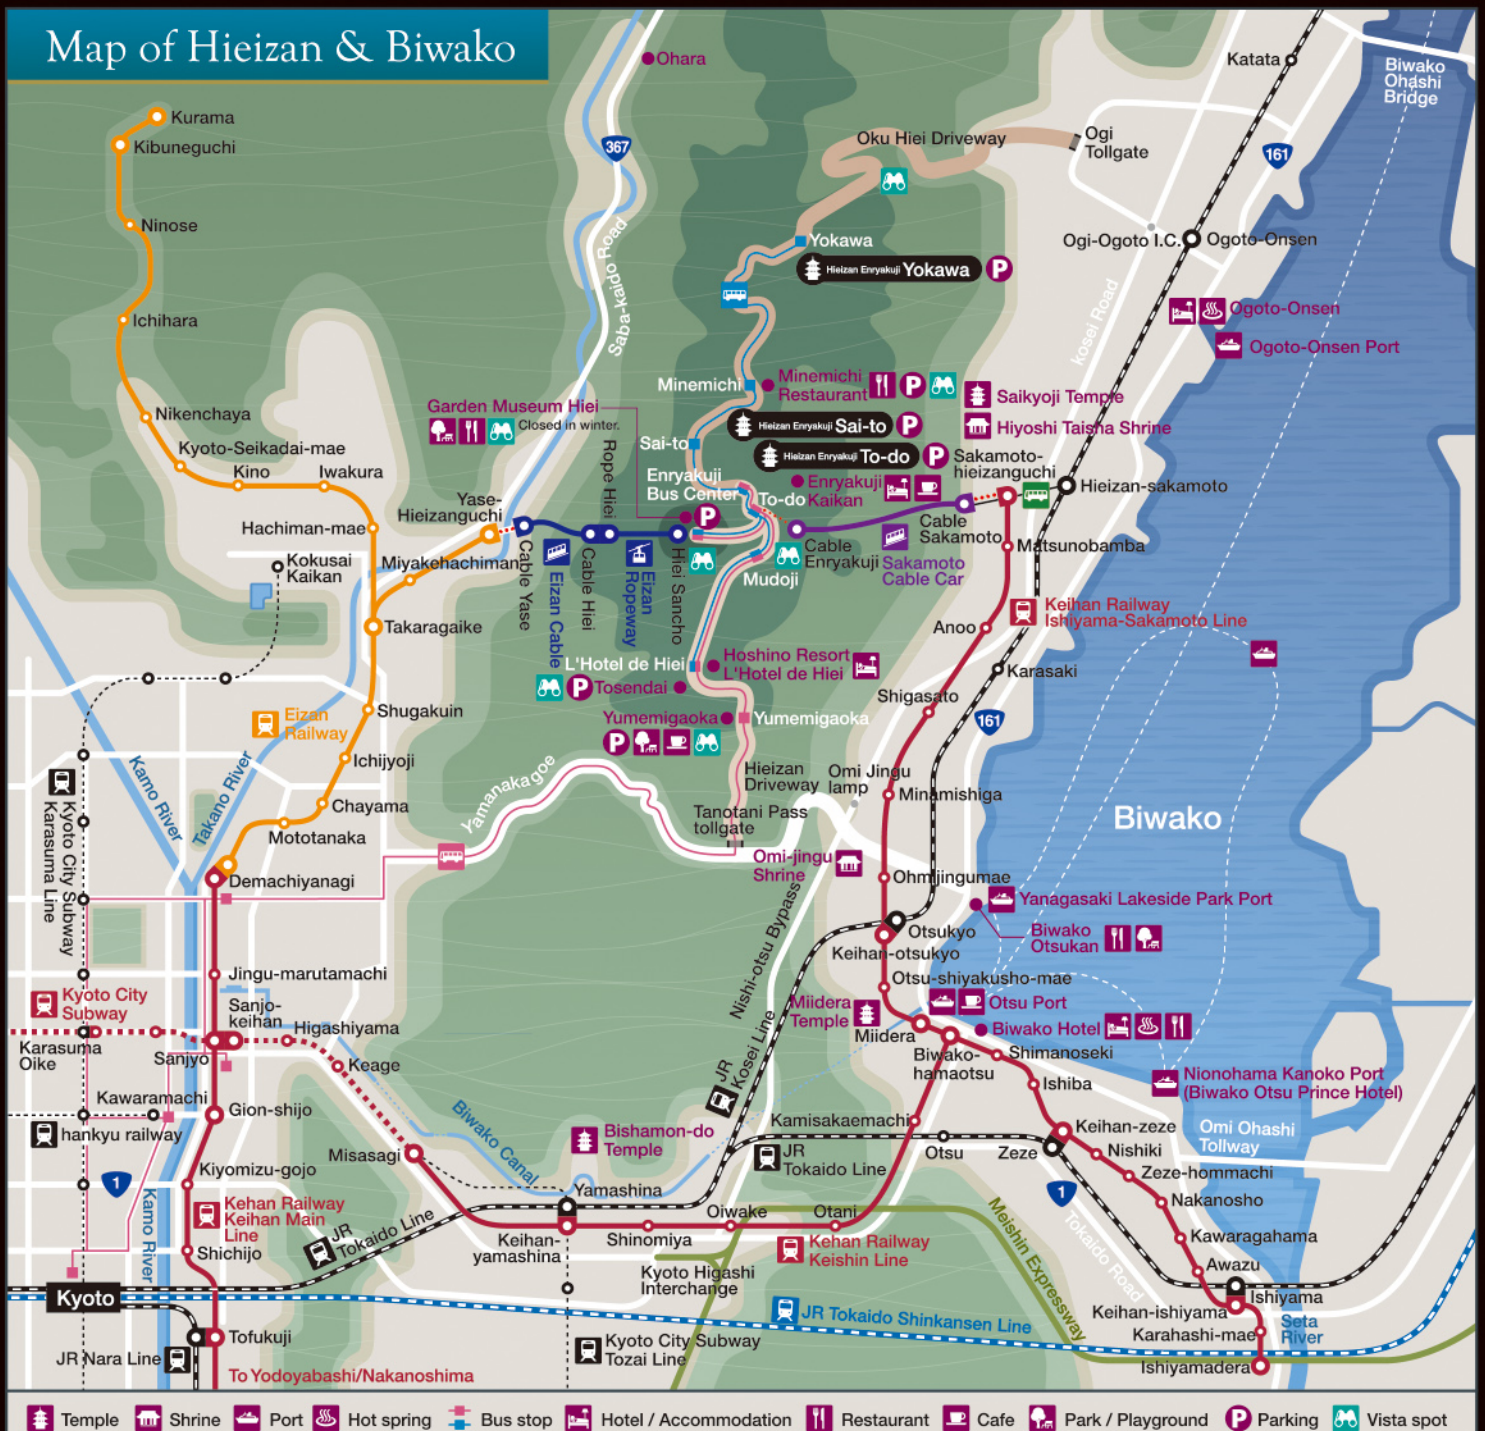

# Map of Hieizan & Biwako

The information presented here is as of January 2018. Please note in advance that it is subject to change, depending on the circumstances.

Hieizan-Biwako<Corridor of mountain, water and shine>  
<https://www.hieizan.gr.jp/>