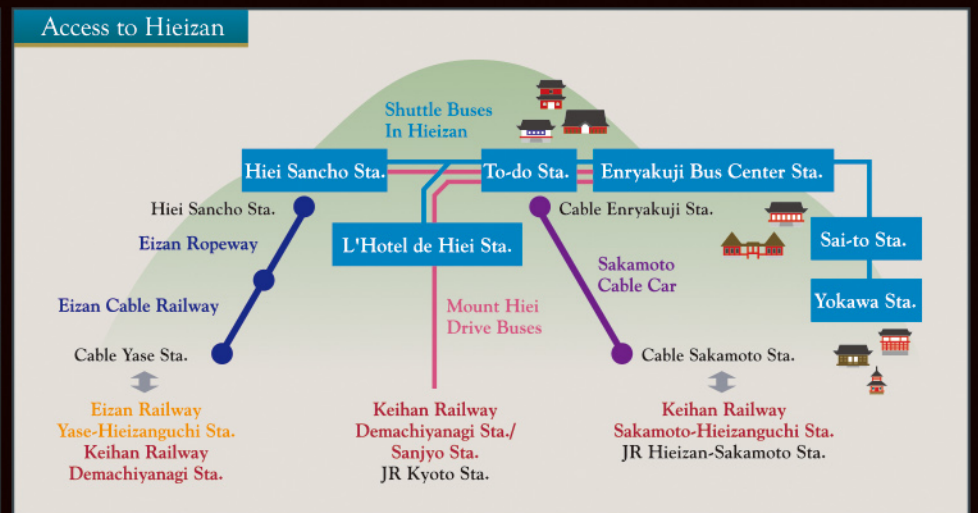

# Map of Hieizan & Biwako

The information presented here is as of January 2018. Please note in advance that it is subject to change, depending on the circumstances.

Hieizan-Biwako<Corridor of mountain, water and shine>  
<https://www.hieizan.gr.jp/>